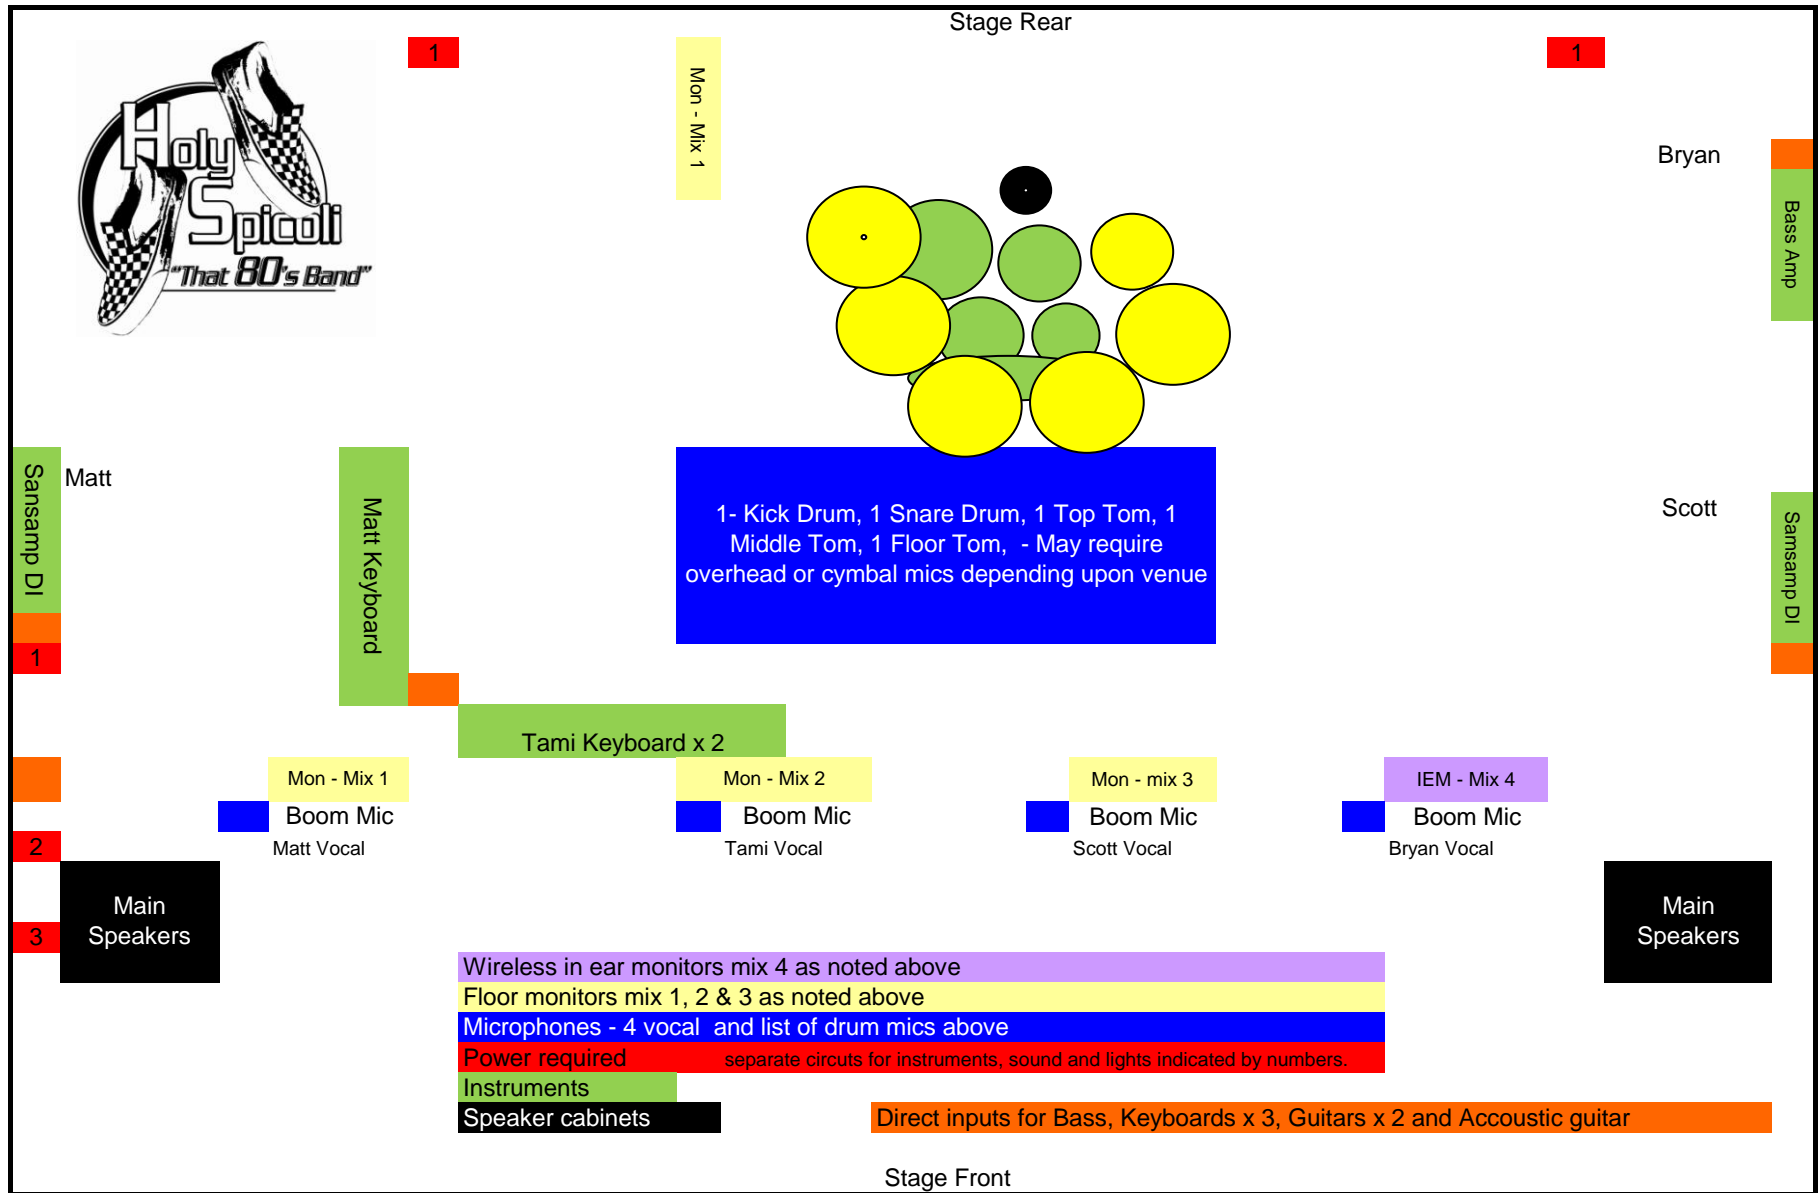

Holy Spicoli Stage Plot

For questions please contact Bryan McQuade (740) 753-4505 or Matt Swintek (740) 592-3449. Please also see input list.